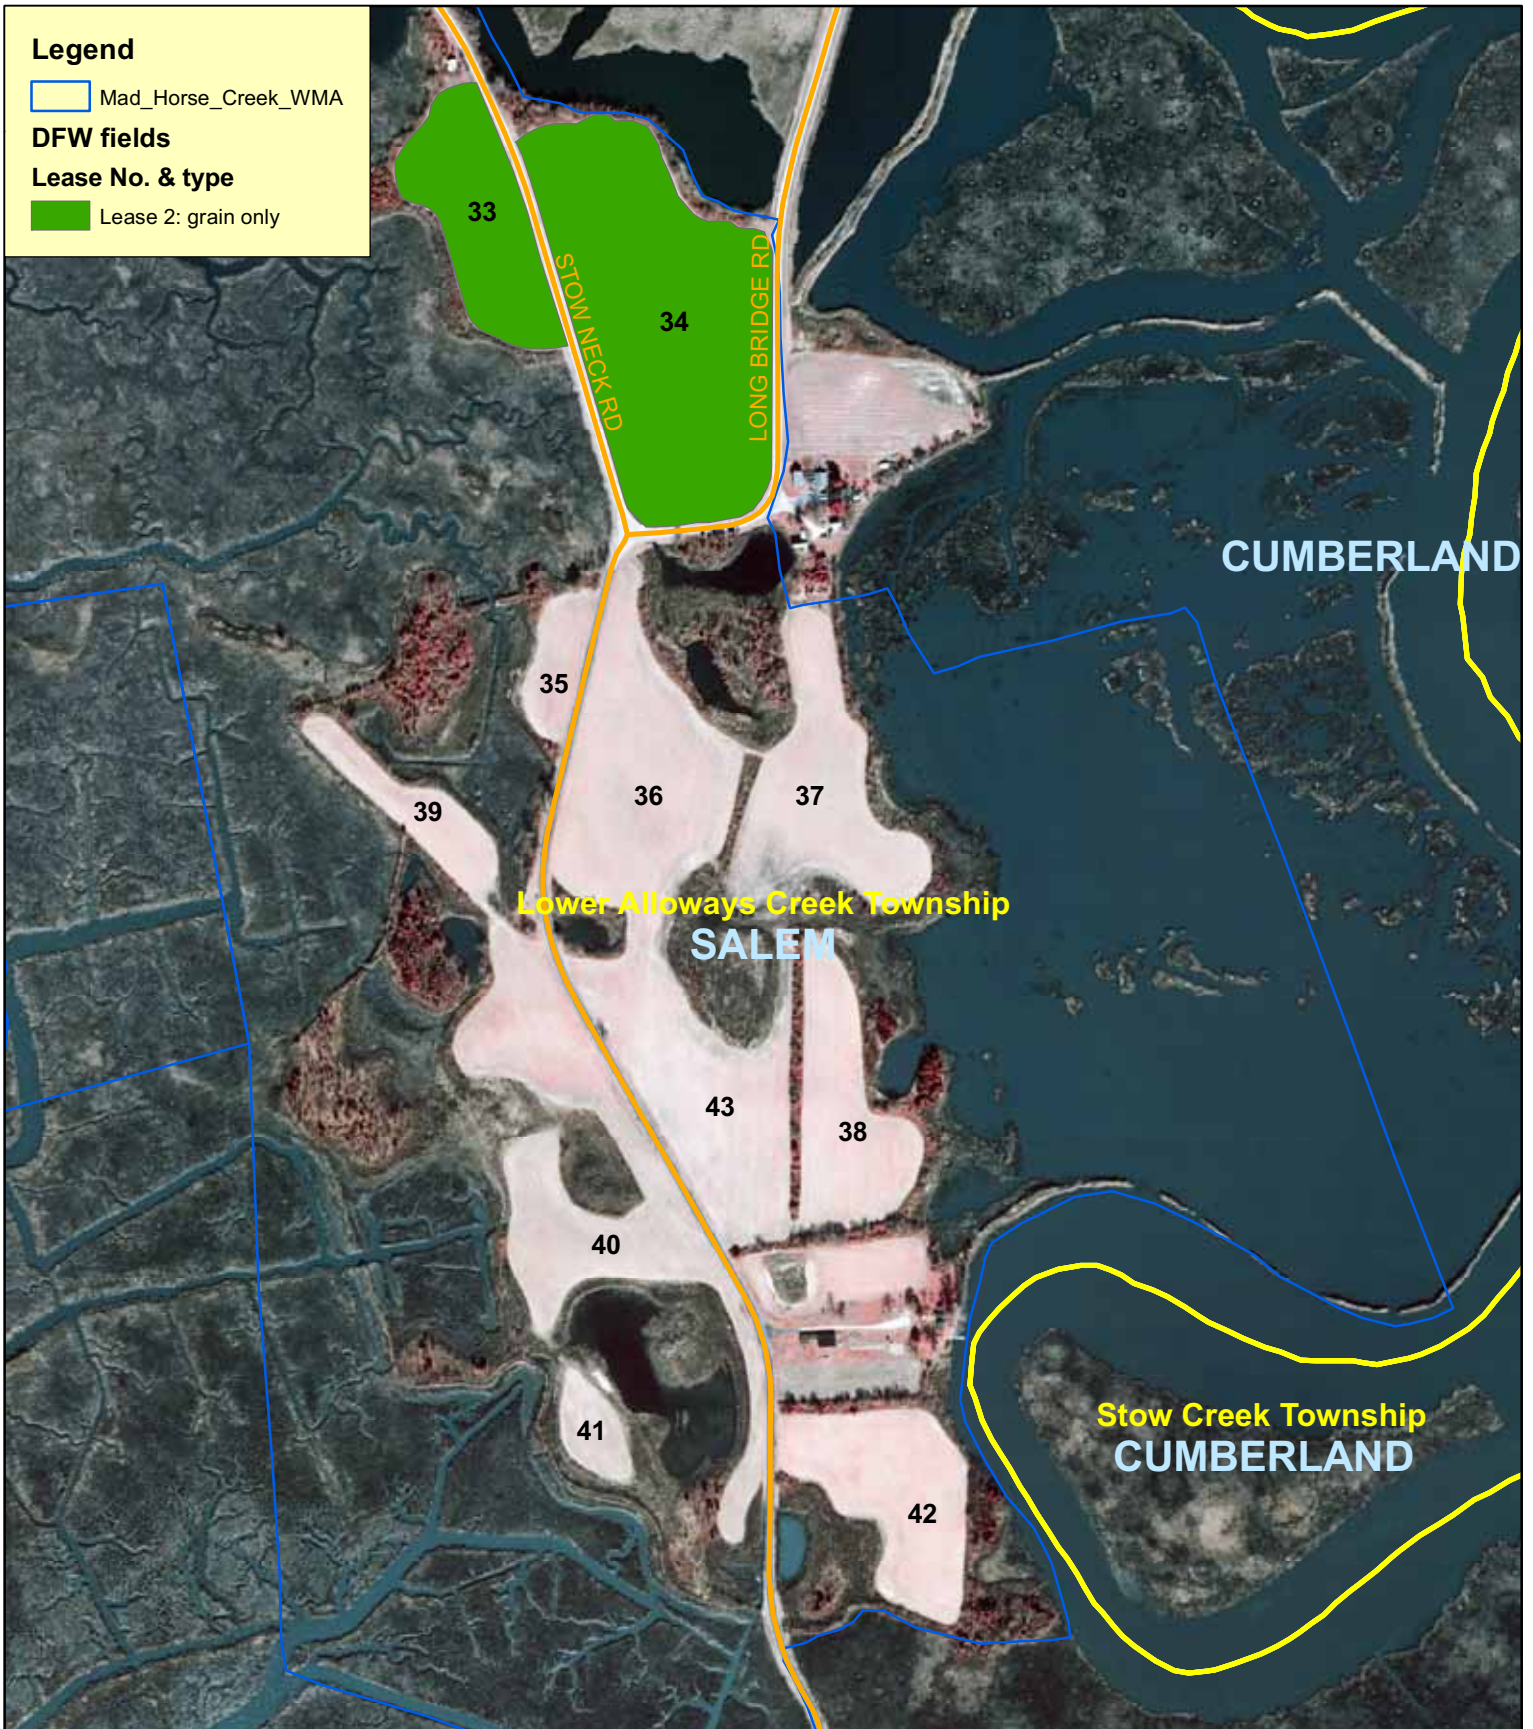

Legend

Mad_Horse_Creek_WMA

DFW fields

Lease No. & type

Lease 2: grain only

**Mad Horse Creek WMA
Farm Lease 2**

1:7,000